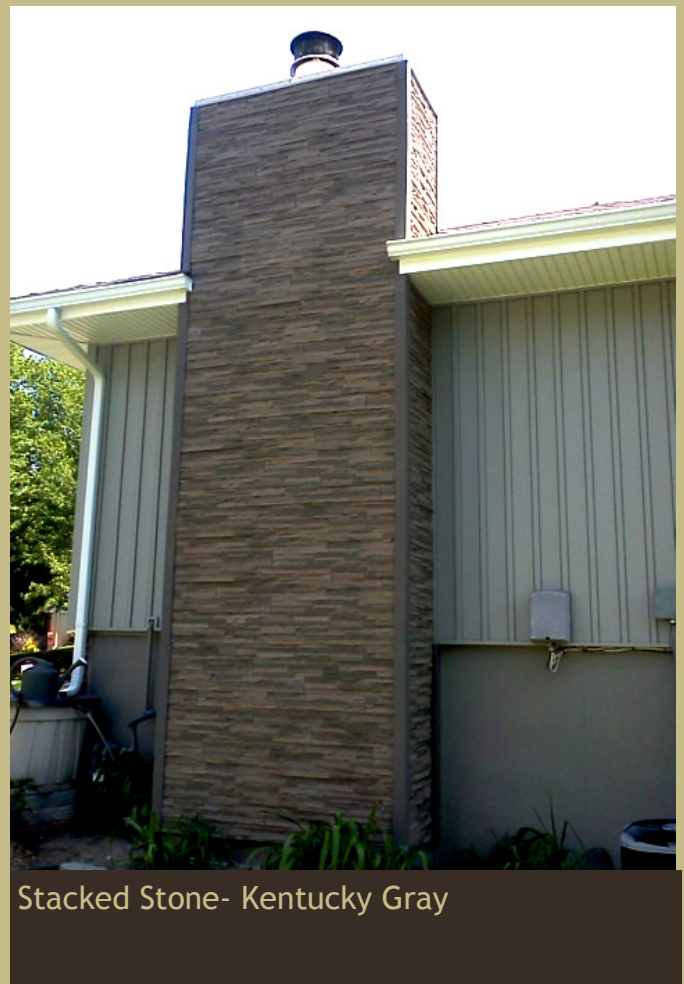

Stacked Stone- Kentucky Gray