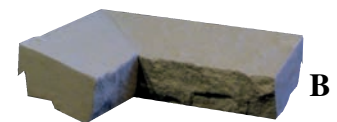

**NextStone™** is a uniquely formulated polyurethane with UV inhibitors and fire retardants. The proprietary in mold coatings are chemically bonded with the molded surface of the panel. Panels are easily cut, no special tools required. The screw strip acts as a guide for attachment and is covered by the overlap on the next panel. NextStone's patented interlock and weep channel technology provide a realistic finish with outstanding durability. Backed by a 20 year warranty.

### Sandstone Ledger and Corners

Provide a sloped sill for water run-off and traditional look to finish off a wainscot or other sill applications.

A) Ledger 2 1/2" x 4" x 48"

B) Ledger Outside Corner 4 1/4" x 6 1/4" x 2 1/2"

C) Ledger Inside Corner 9 3/4" x 7 5/8" x 2 1/2"

Colors: Brown, Buff, Charcoal, Graphite, Gray, Red

### Sandstone Window and Door Trim

Can be used around doors and windows, to end or cap a NextStone™ panel application.

2 1/4" x 3 1/2" x 48"

Colors: Brown, Buff, Charcoal, Graphite, Gray, Red

Visit us at [www.NextStone.com](http://www.NextStone.com)  
Contact us at: 303-371-8232