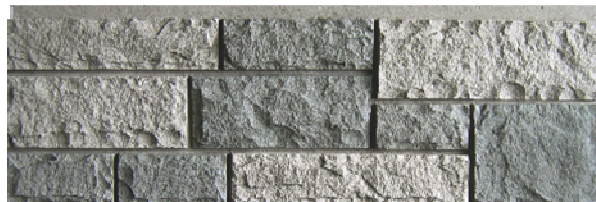

NextStone™ is a uniquely formulated polyurethane with UV inhibitors and fire retardants. The proprietary in mold coatings are chemically bonded with the molded surface of the panel. Panels are easily cut, no special tools required. The screw strip acts as a guide for attachment and is covered by the overlap on the next panel. NextStone's patented interlock and weep channel technology provide a realistic finish with outstanding durability. Backed by a 20 year warranty.

No Caulk Required!

Tongue and groove top-to-bottom interlock.

Recessed panel back and weep channels.

U. S. Pat. No. 7,748,183

NextStone™ Random Rock Panel

Available in seven designer colors. Panel dimensions are 15 1/2" x 48" x 1 1/2" and cover 4.75 square feet. Stones vary from 3" to 6" in height.

Tri Gray

Random Rock Outside Corner 7" x 11" x 15 1/2"
(2 Pieces Shown)

All corners packaged in sets of 4, 2 left and 2 right.
Available in all of the coordinating panel colors.

Large and Small Accent Rocks